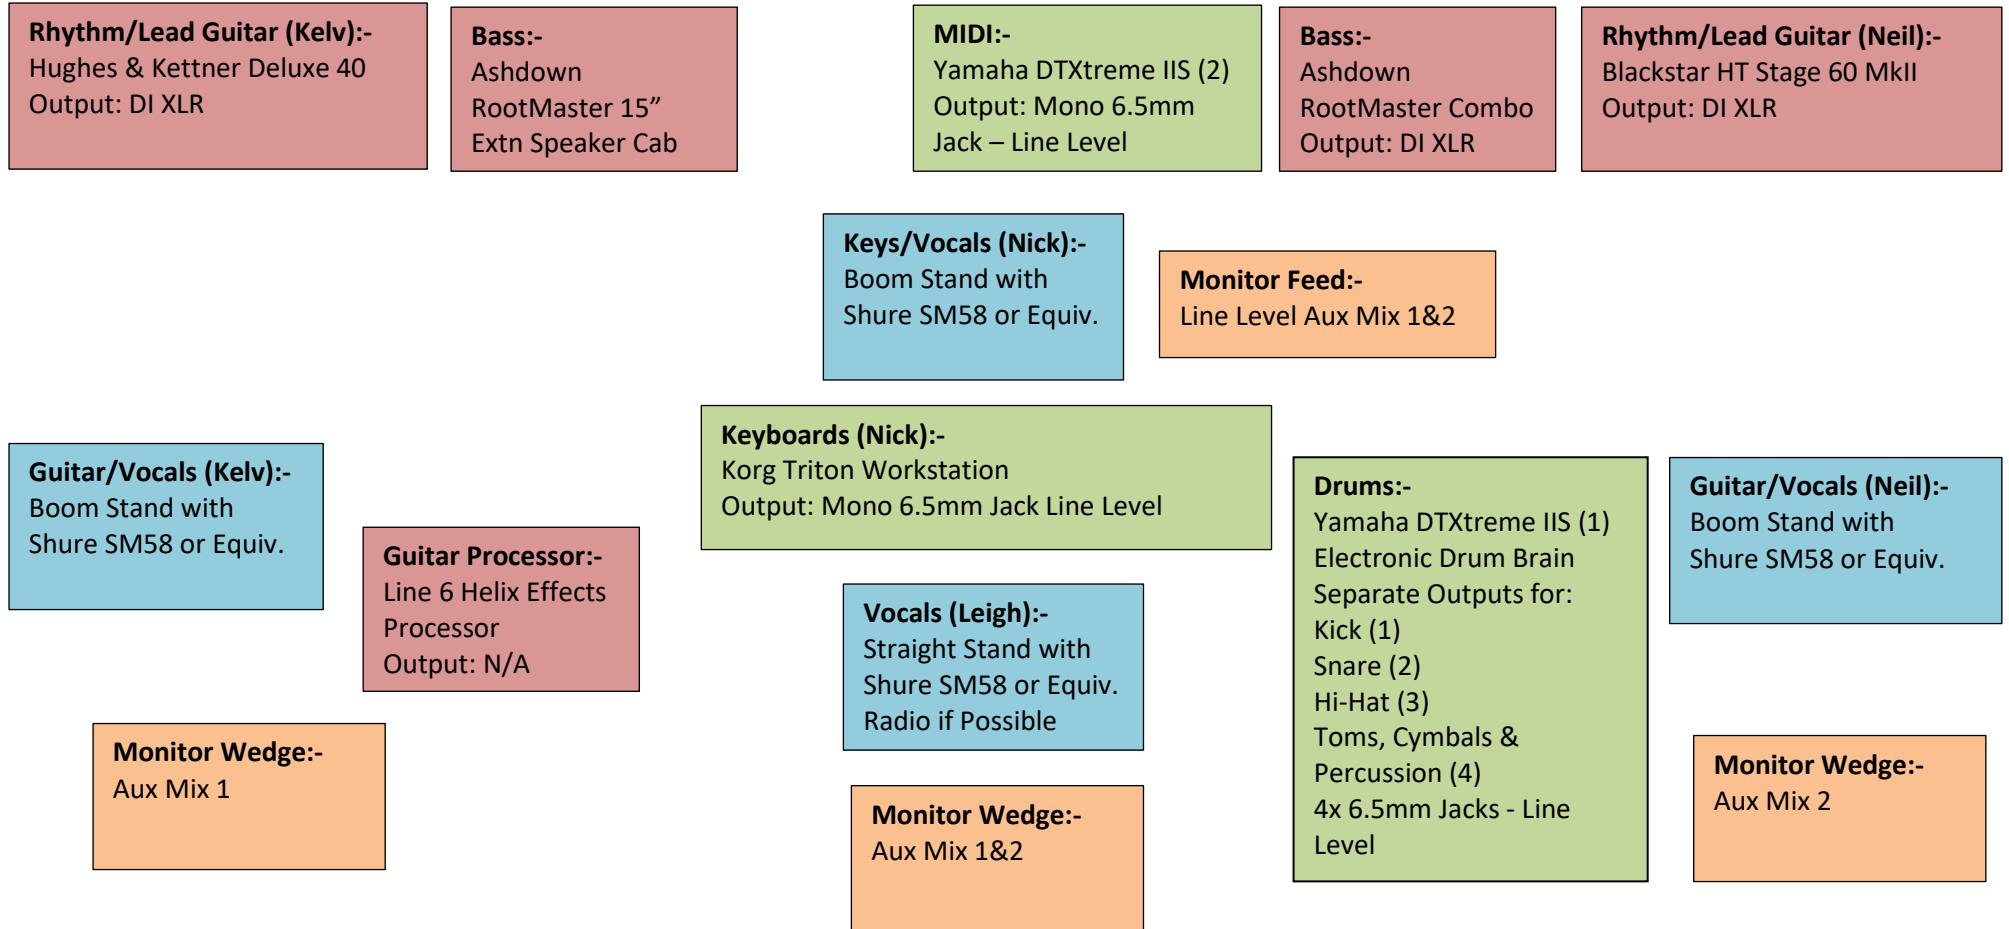

## THE BUSINESS – STAGE LAYOUT (2021)

Notes: Yamaha Drum Brain (1) **Drums**, outputs all drums and percussion, Yamaha Drum Brain (2) **MIDI**, outputs some incidental keyboard, brass etc.  
For the event in the Market Place we will site Yamaha Drum Brain (1) in the Backline to ease setup and removal.